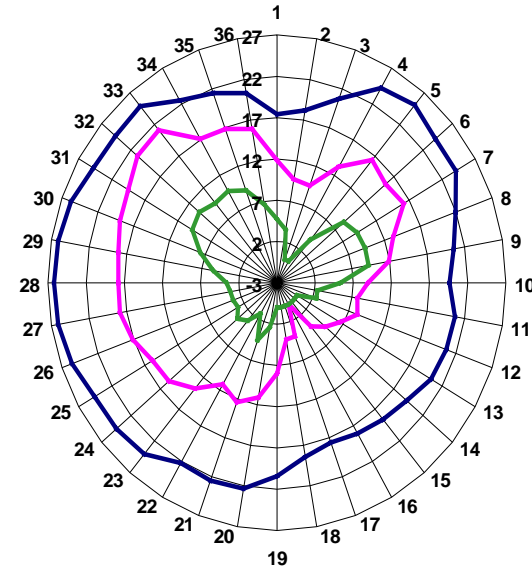

Antenna Solutions

External active GPS antenna

External GPS antenna with coaxial cable and phone connector. Magnetic attachment to e.g. car roof. Includes low-noise amplifier

Use when visibility of GPS satellites is obstructed, for example inside building.

Cross-country GSM antenna

The standard helix antenna is easily user-changeable to an optional 1/2 wavelength dipole antenna, thanks due to the precision SMA antenna connector.

1/2 wavelength dipole has excellent efficiency and it is very insensitive to external loading, due to its minimal coupling to the user.

Best possible performance in transmission and reception.